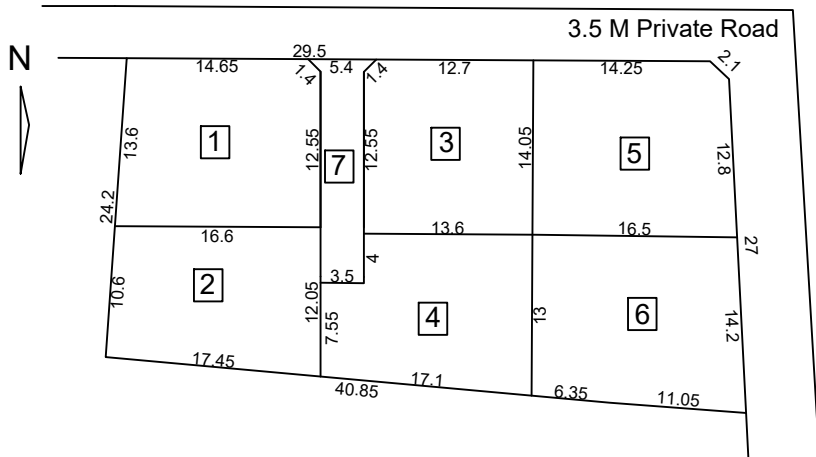

District : Ernakulam
Taluk : Paravur
Village : Karumalloor

Sy No : 353/2-8
Extent : 13.14 Ares

1	2.17 Ares	5.360 Cents
2	1.92 Ares	4.740 Cents
3	1.91 Ares	4.715 Cents
4	1.95 Ares	4.815 Cents
5	2.26 Ares	5.580 Cents
6	2.29 Ares	4.740 Cents
7	0.64 Ares	1.580 Cents